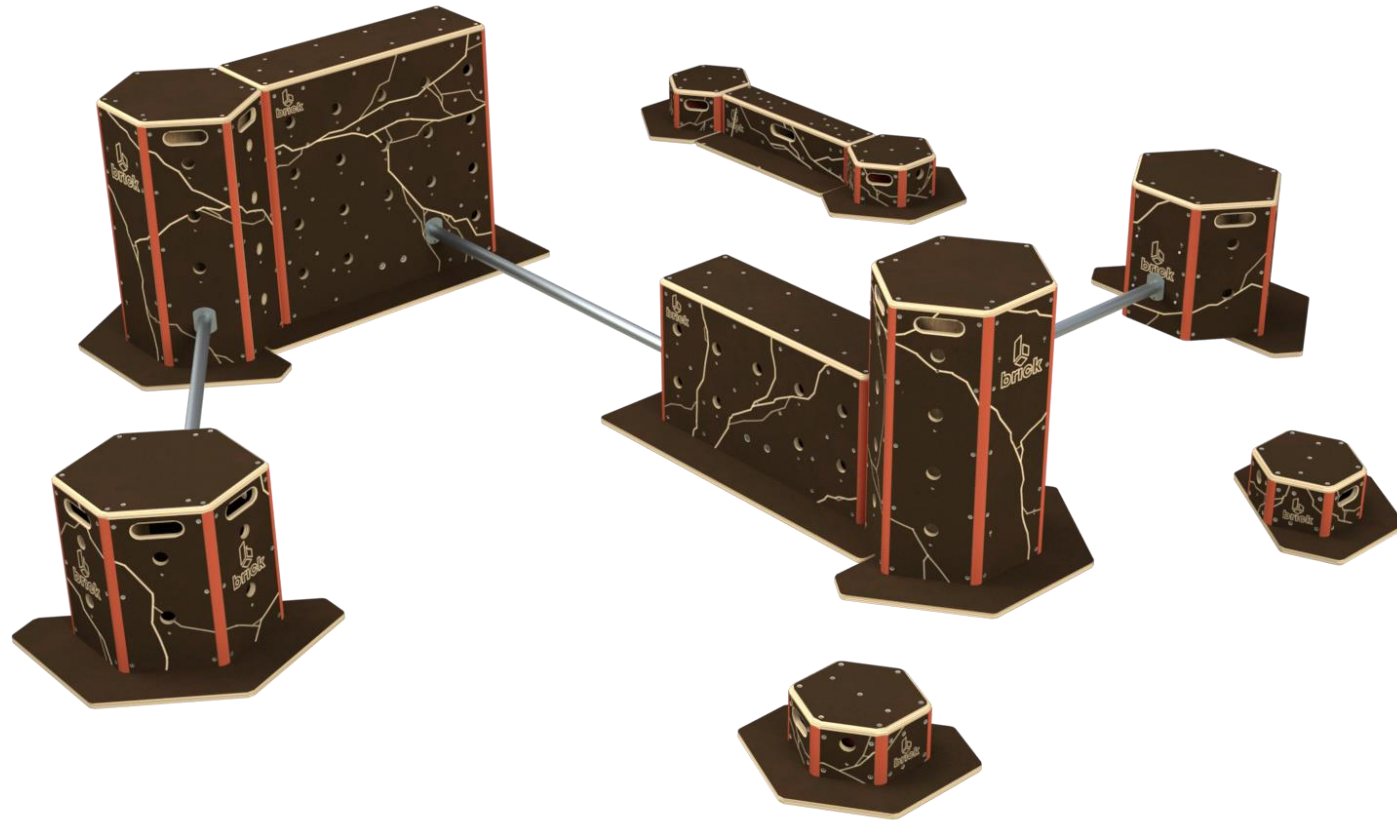

Ref. 0471 Hjul-matte

Ref. 0375 Rockin` roller

Ref. 6016 Multipurpose mat

ADDITIONAL SAFETY MAT - SINGLE DENSITY - PVC AND JERSEY COVER - 200 x 140 x 10 cm

ADDITIONAL SAFETY MAT - SINGLE DENSITY - PVC AND JERSEY COVER - 200 x 150 x 20 cm

COMPLETE SET

Ref.6166 Easy-roll 7m

Ref.0261 Large trapez modul

Pakke

13-19 år, parkour

(kasser/stenger Brick)

Lenker til gymnova:

- [Ref. 00600100 BRICK S kit](#)
- [Ref. 6166 Easy-Roll](#)
- [Ref.0261 Large trapez modul](#)

Brick S Kit

Ref.6166 Easy-roll 7m

Ref.0261 Large trapez modul

Pakke - 13-19 år, Troppsgymnastikk

Lenker til Gymnova:

[Landing](#)

[Airtrack](#)

MOBILE INFLATABLE LANDING BLOCK - Medium - 520 x 325 x 95 cm

INFLATABLE TRACK - 1200 x 180 x 15 cm