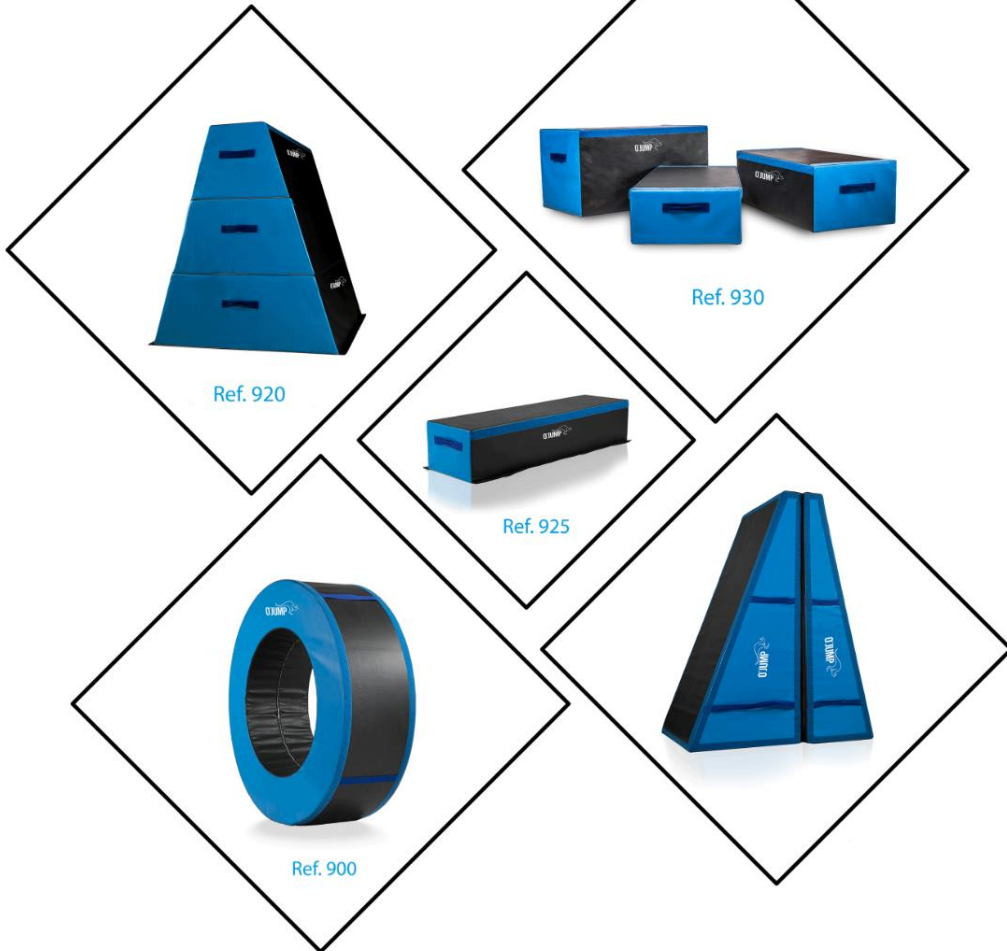

Ref. 940 O` jump urban gym

COMPLETE SET